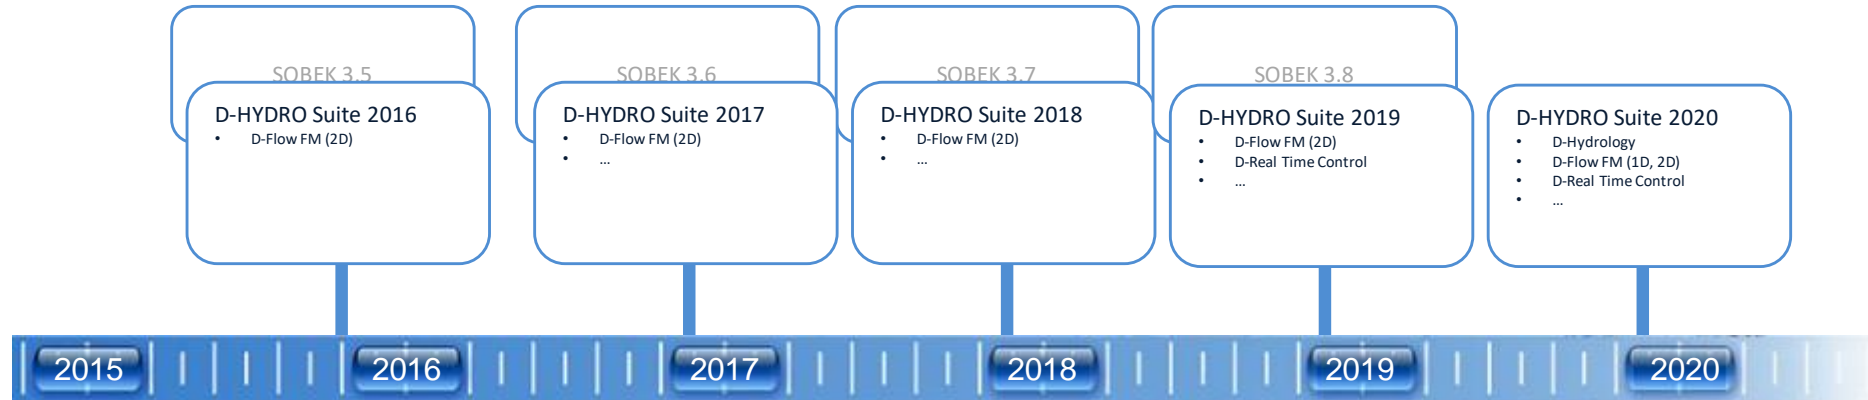

# Roadmap D-HYDRO Suite: voor Gemeentes

Gemeentes

	Pre-alpha (prototype)	Not all requirements known
	Alpha	Not feature complete
	Internal beta	Feature complete (kernel); to be used in projects, limited GUI support, may contain showstoppers
	Beta	Feature complete; to be used in projects, may contain showstoppers
	General availability	Feature complete; fully validated, tested, well documented and supported