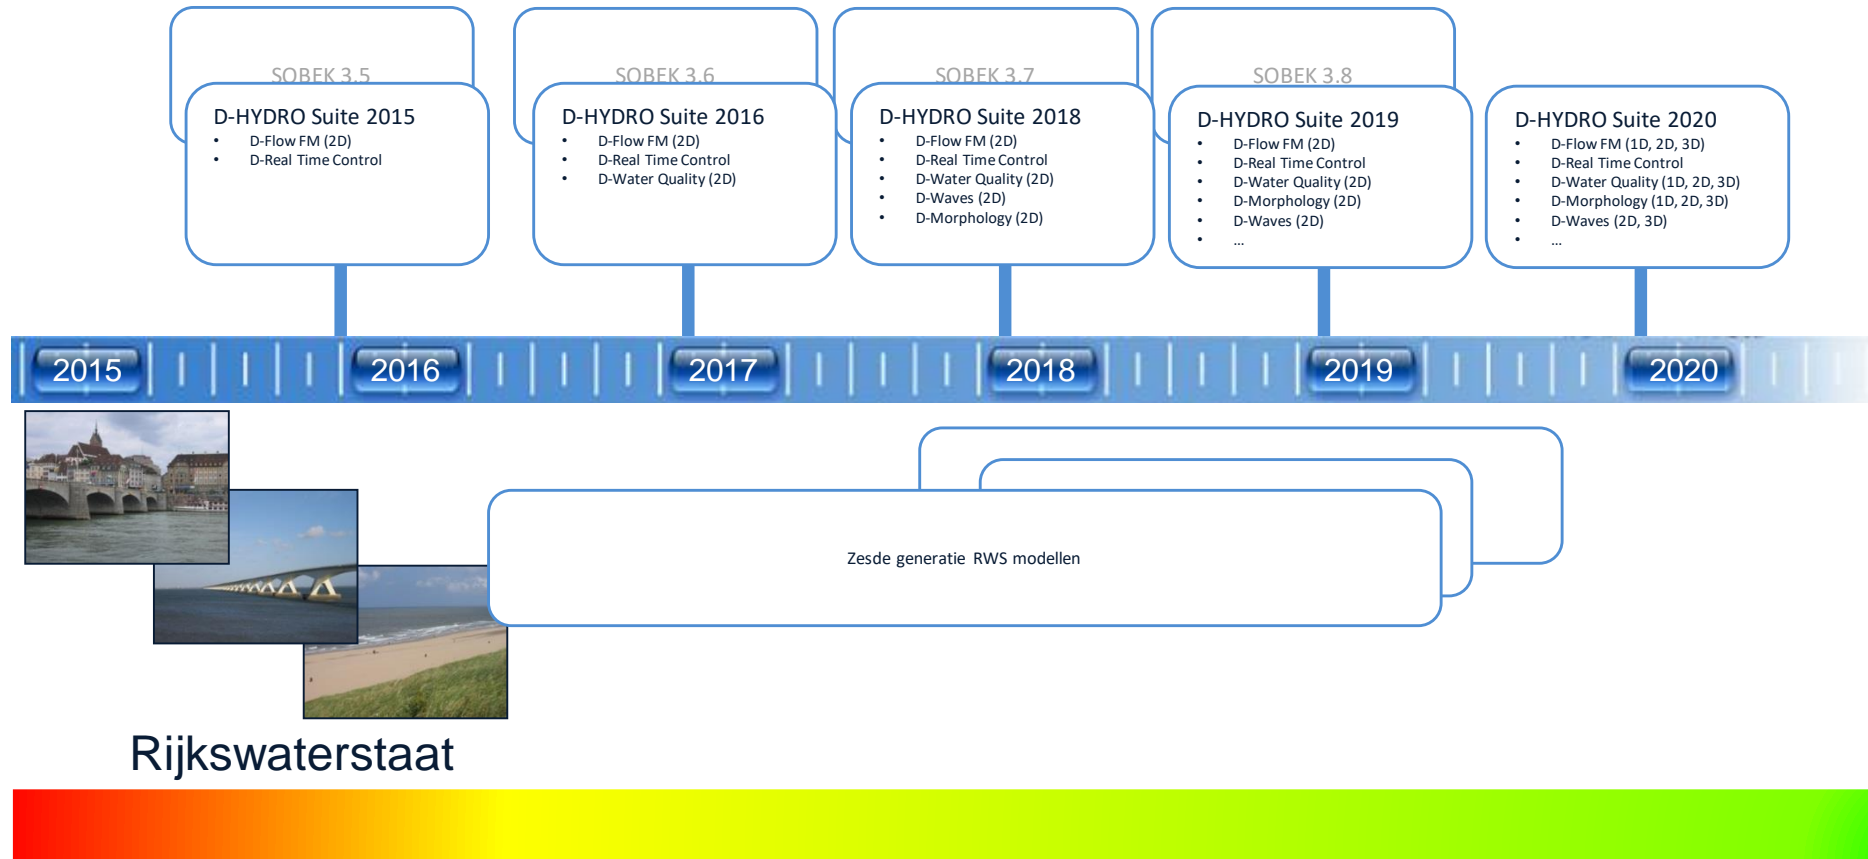

Roadmap D-HYDRO Suite: voor Rijkswaterstaat

	Pre-alpha (prototype)
	Alpha
	Internal beta
	Beta
	General availability

	Not all requirements known
	Not feature complete
	Feature complete (kernel); to be used in projects, limited GUI support, may contain showstoppers
	Feature complete; to be used in projects, may contain showstoppers
	Feature complete; fully validated, tested, well documented and supported