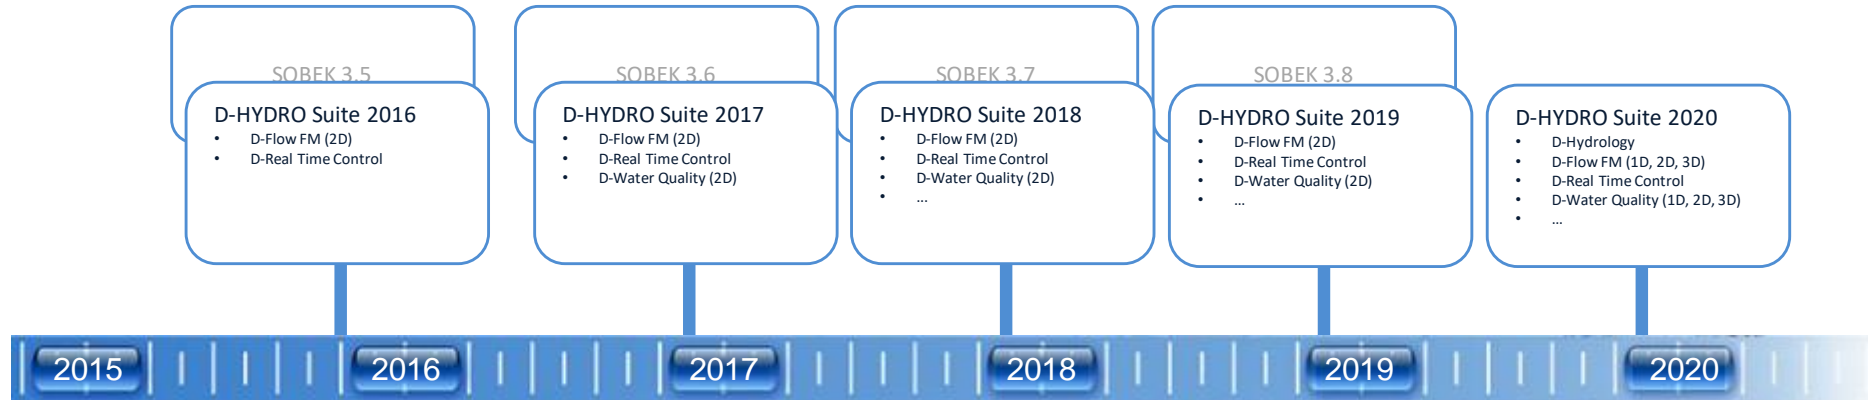

Roadmap D-HYDRO Suite: voor Waterschappen

Waterschappen

-  Pre-alpha (prototype)
-  Alpha
-  Internal beta
-  Beta
-  General availability

- Not all requirements known
- Not feature complete
- Feature complete (kernel); to be used in projects, limited GUI support, may contain showstoppers
- Feature complete; to be used in projects, may contain showstoppers
- Feature complete; fully validated, tested, well documented and supported